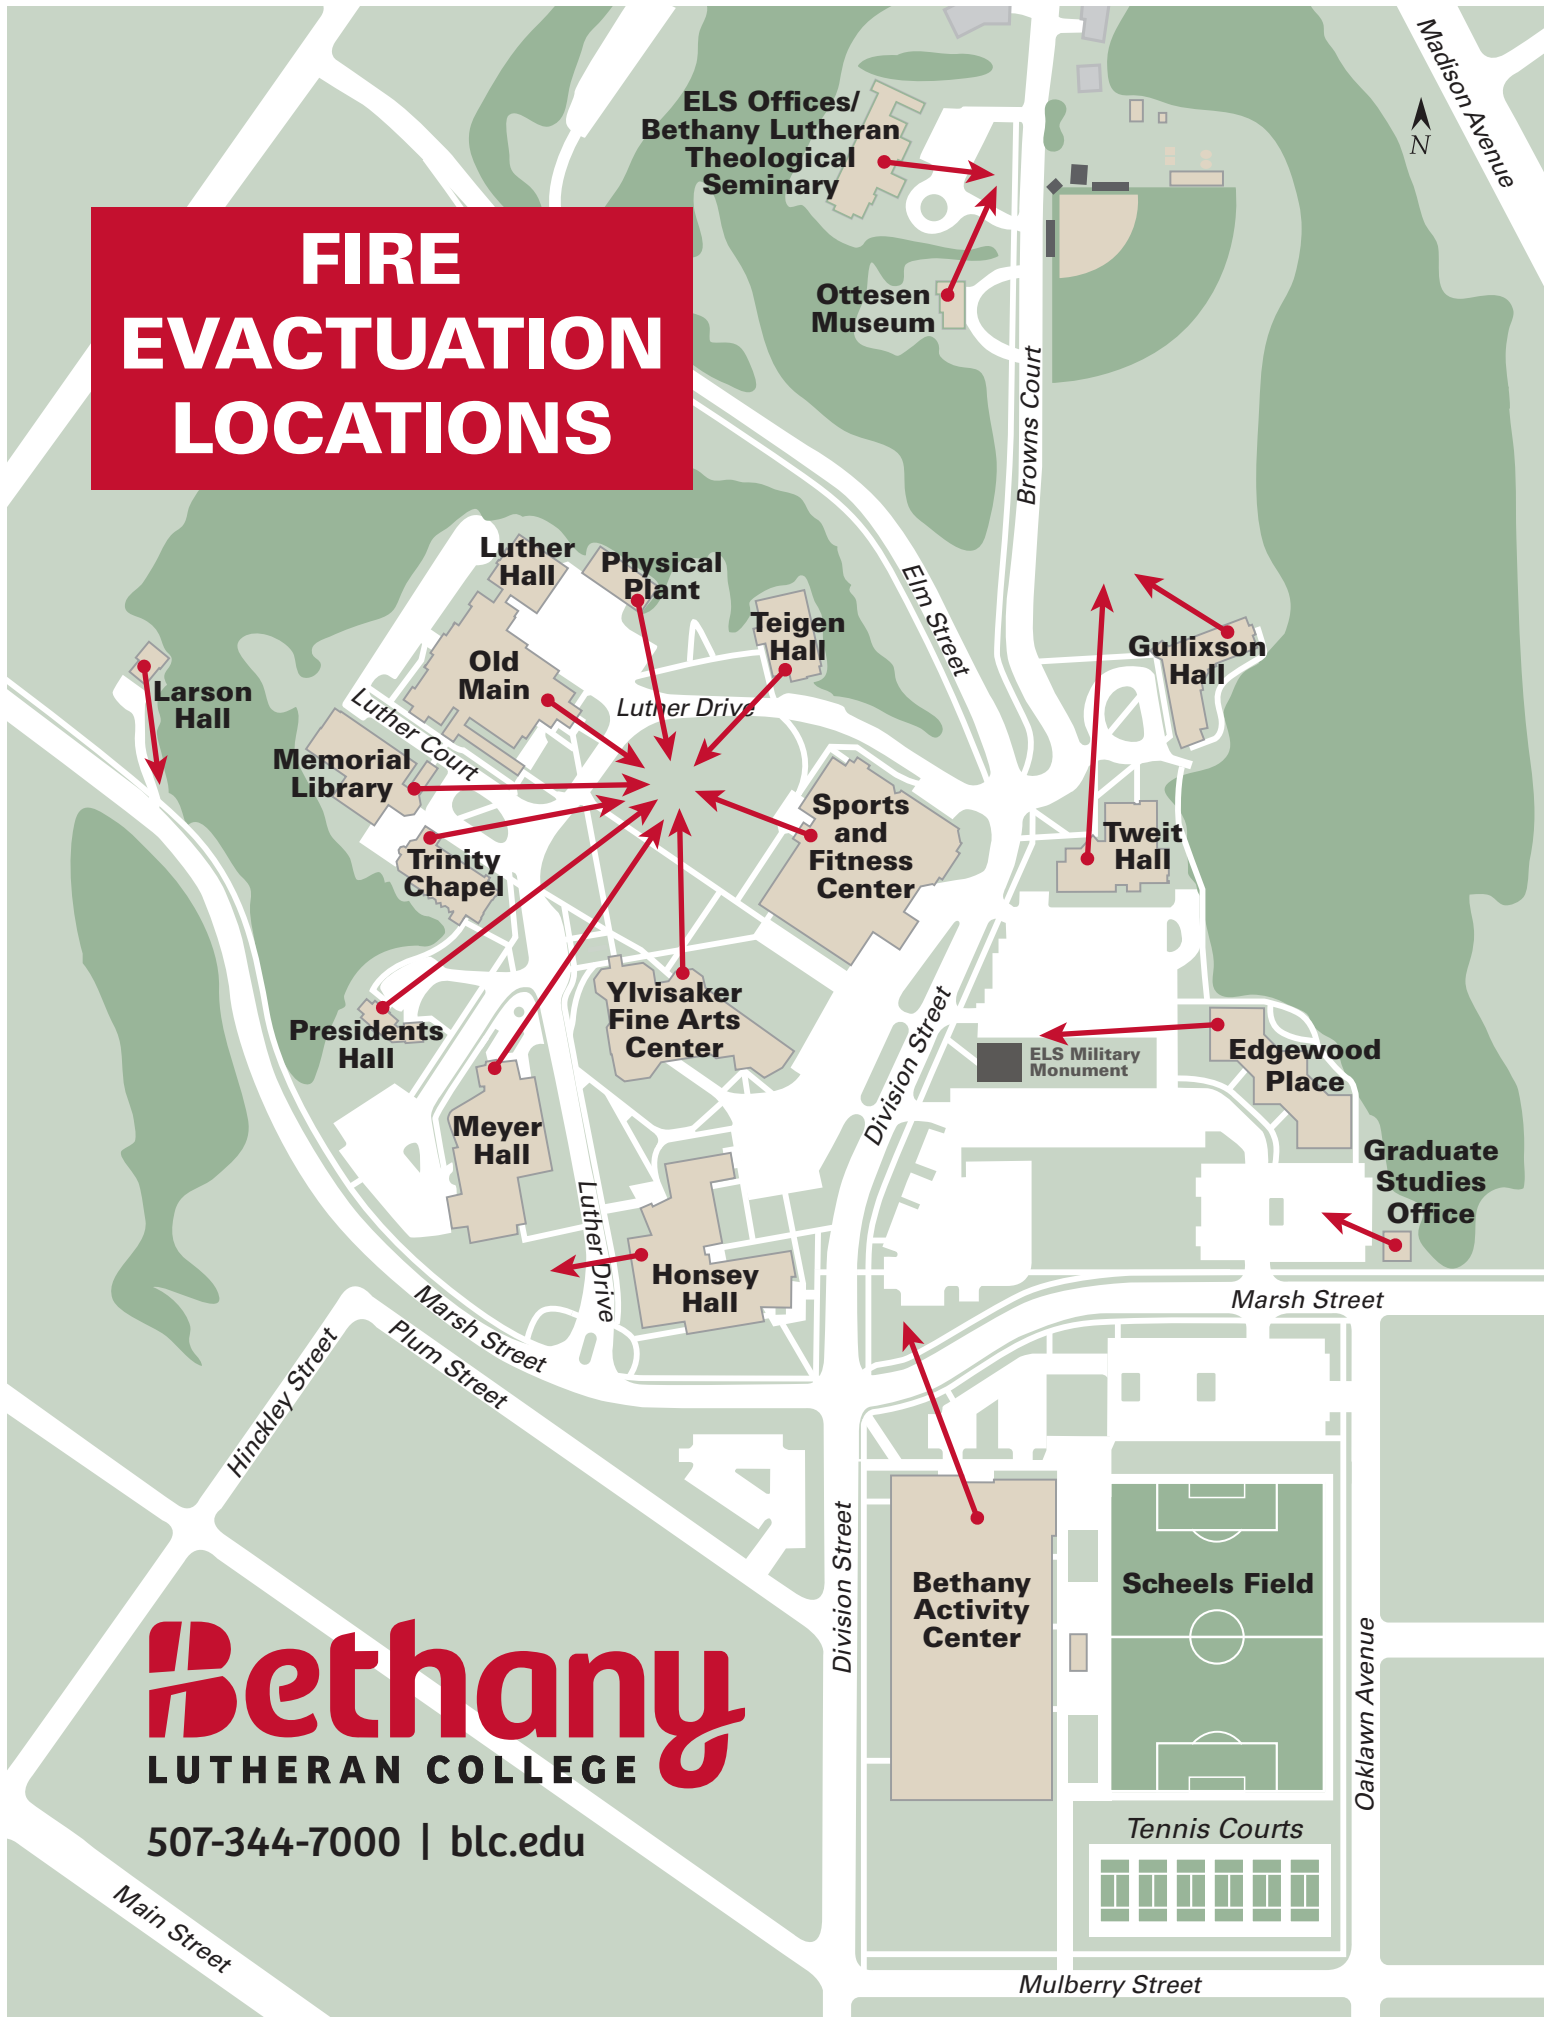

FIRE EVACUATION LOCATIONS

Bethany
LUTHERAN COLLEGE

507-344-7000 | blc.edu